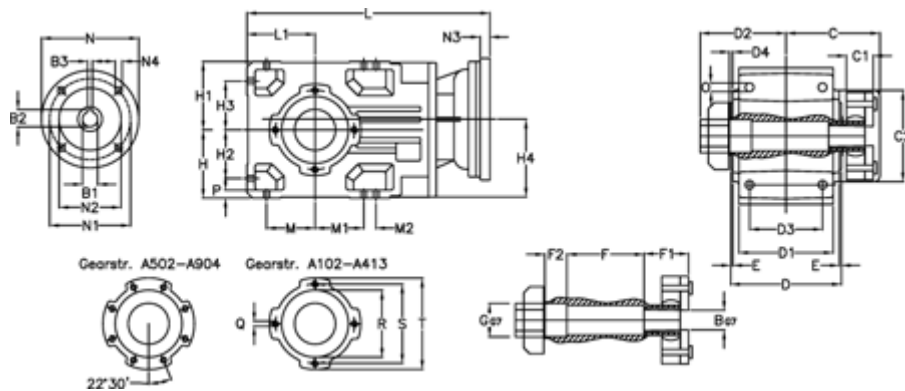

Article number: 296003518836425

Description: Bevel helical gearbox  
A353QF40-188,3-P71B5

## Measures

B = 40	D1 = 166	F2 = 53	L = 417.0	N3 = 4,5
B1 = 14	D2 = 80	G = 42	L1 = 100	N4 = M8x16
B2 = 16.3	D3 = 135	GA = 43	M = 73.0	O = 12.0
B3 = 5	d4 = 5.0	H = 100	M1 = 73.0	P = 11
C = 70.0	Description = A353 QF-xx P71 B5	H1 = 100	M2 = 11	Q = M10x17
C1 = 24	E = 3.5	H2 = 73.0	N = 160	R = 110
C2 = 90.0	F = 12.0	H3 = 73.0	N1 = 130	S = 130
D = 173	F1 = 48.0	H4 = 114.0	N2 = 110	T = 150